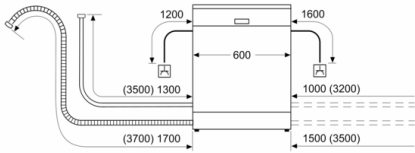

**Series 6, free-standing dishwasher, 60 cm,
White
SMS66GW01I**

measurements in mm

△ socket
○ values with extension kit